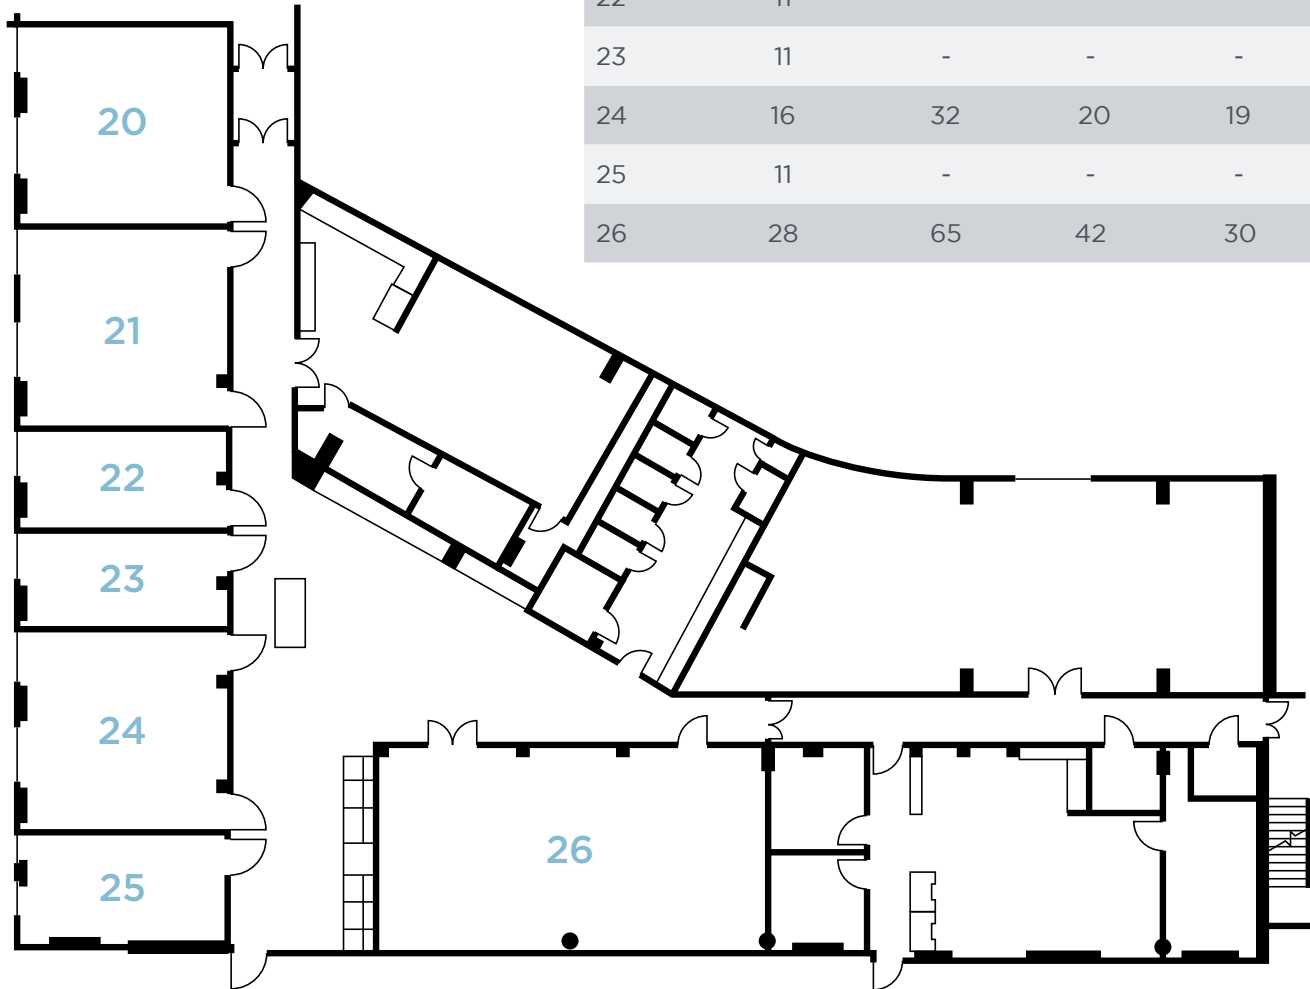

Ground Floor 2

Rooms	Board-room	Theater	Class-room	U-shape	Cabaret	Dinner	Squares of 6	Ceiling height	Length & width	Sqm
20	16	32	20	19	15	-	24	-	-	47
21	16	32	20	19	15	-	24	-	-	47
22	11	-	-	-	-	-	-	-	-	23
23	11	-	-	-	-	-	-	-	-	23
24	16	32	20	19	15	-	24	-	-	47
25	11	-	-	-	-	-	-	-	-	25
26	28	65	42	30	20	-	48	-	-	97