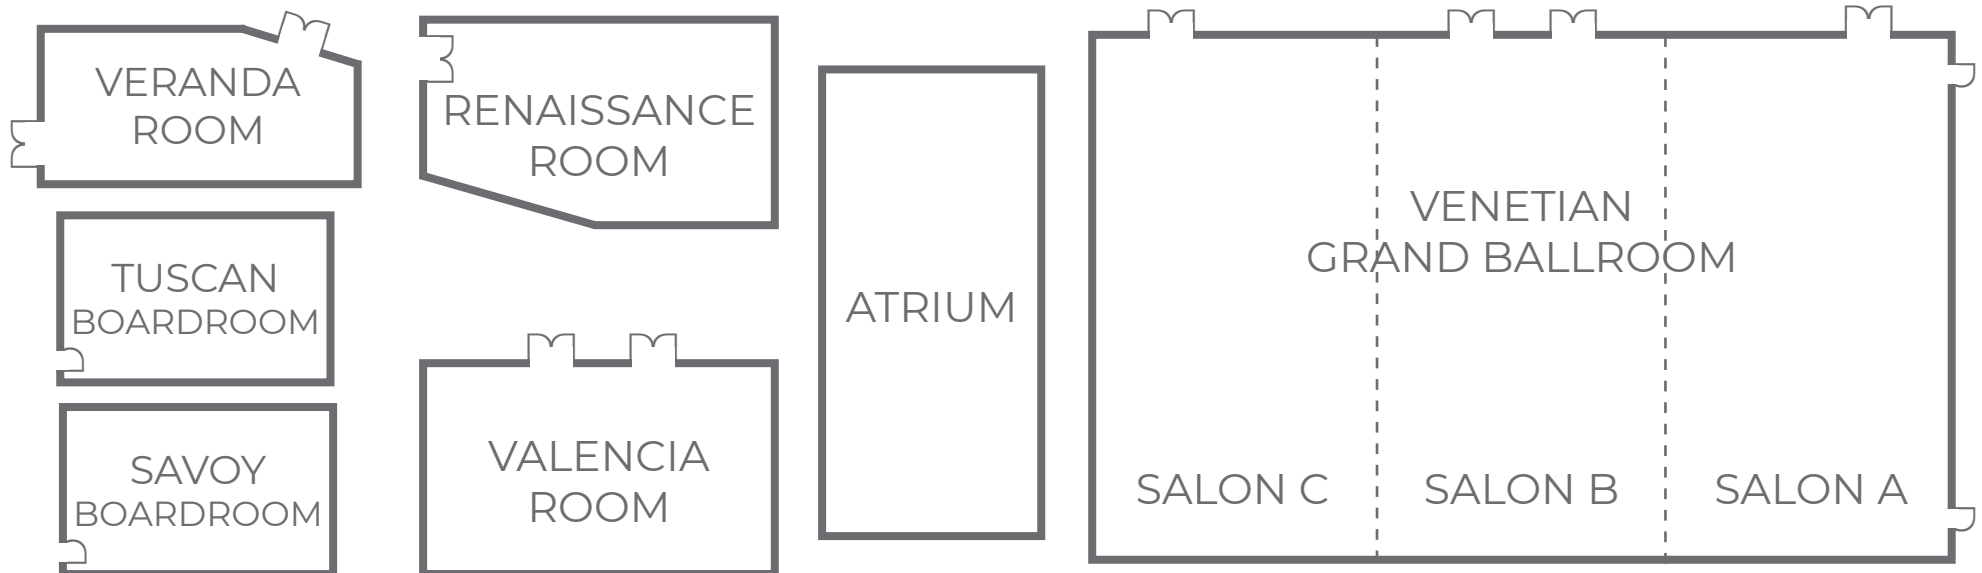

WIDE OPEN SPACES FOR WORK OR PLAY

SPACE	DIMENSIONS	SQ FOOTAGE	RECEPTION	THEATER	BANQUET	CLASS	CONFERENCE
VENETIAN BALLROOM	84 x 50 x 16	4,200	500	500	300	275	100
SALONS (A, B OR C)	28 x 50 x 16	1,400	120	100	50	50	50
RENAISSANCE ROOM	30 x 36 x 8	1,080	64	60	50	40	30
VALENCIA ROOM	38 x 25 x 8	950	64	60	50	40	30
VERANDA ROOM	28 x 13 x 8	360	24	20	10	12	16
ATRIUM	86 x 35 x 32	3,010	400	350	180	N/A	N/A
SAVOY BOARDROOM	12 x 25 x 8	300	N/A	N/A	N/A	N/A	10
TUSCAN BOARDROOM	12 x 25 x 8	300	N/A	N/A	N/A	N/A	10