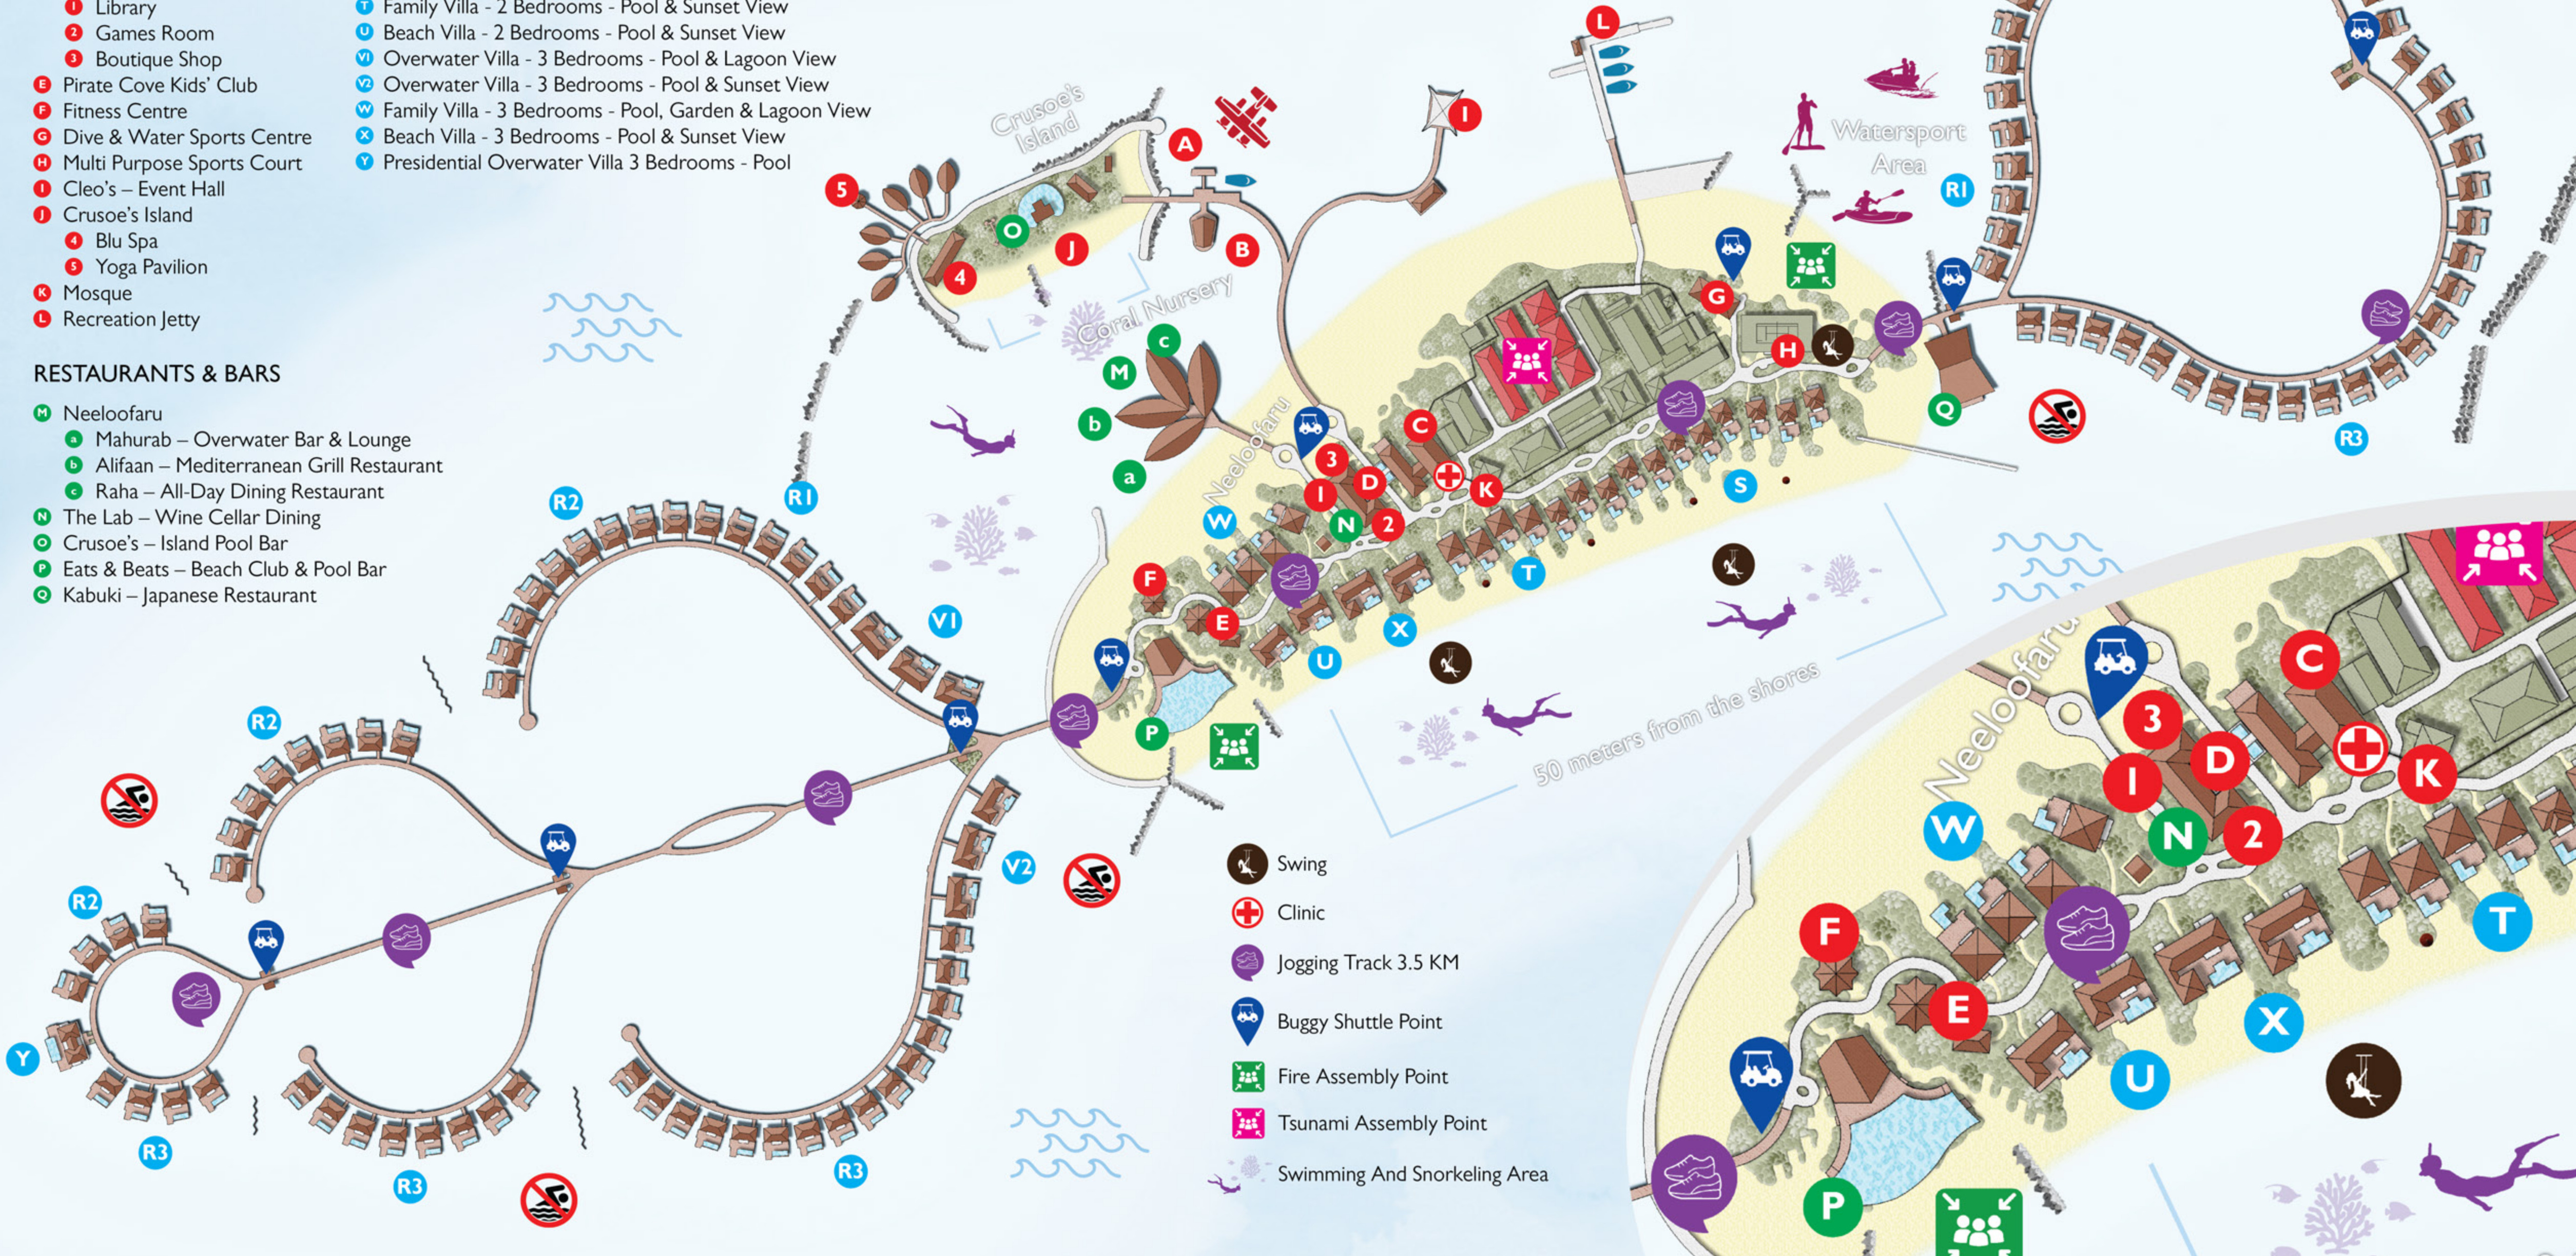

**RESORT FACILITIES**

- A** Arrival Jetty
- B** Arrival Lounge
- C** Reception & Souvenir Shop
- D** Entertainment
  - 1** Library
  - 2** Games Room
  - 3** Boutique Shop
- E** Pirate Cove Kids' Club
- F** Fitness Centre
- G** Dive & Water Sports Centre
- H** Multi Purpose Sports Court
- I** Cleo's – Event Hall
- J** Crusoe's Island
  - 4** Blu Spa
  - 5** Yoga Pavilion
- K** Mosque
- L** Recreation Jetty

**RESTAURANTS & BARS**

- M** Neeloofaru
  - a** Mahurab – Overwater Bar & Lounge
  - b** Alifaan – Mediterranean Grill Restaurant
  - c** Raha – All-Day Dining Restaurant
- N** The Lab – Wine Cellar Dining
- O** Crusoe's – Island Pool Bar
- P** Eats & Beats – Beach Club & Pool Bar
- Q** Kabuki – Japanese Restaurant

**VILLA**

- R1** Overwater Villa - Pool & Lagoon View
- R2** Overwater Villa - Pool & Sunrise View
- R3** Overwater Villa - Pool & Sunset View
- S** Beach Villa - Pool & Sunset View
- T** Family Villa - 2 Bedrooms - Pool & Sunset View
- U** Beach Villa - 2 Bedrooms - Pool & Sunset View
- V1** Overwater Villa - 3 Bedrooms - Pool & Lagoon View
- V2** Overwater Villa - 3 Bedrooms - Pool & Sunset View
- W** Family Villa - 3 Bedrooms - Pool, Garden & Lagoon View
- X** Beach Villa - 3 Bedrooms - Pool & Sunset View
- Y** Presidential Overwater Villa 3 Bedrooms - Pool

- Swing
- Clinic
- Jogging Track 3.5 KM
- Buggy Shuttle Point
- Fire Assembly Point
- Tsunami Assembly Point
- Swimming And Snorkeling Area