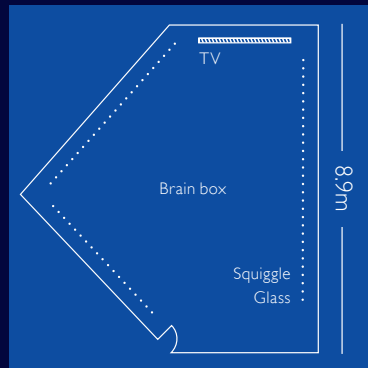

COME AND EXPERIENCE THE BRAIN BOX

Our Brain Box is designed to elevate meeting delegates' efficiency and inspire creativity

Dimensions:

Height: 2.5m
Length: 8.9m
Width: 8.1m
Full Area: 60 sqm

Capacity:

Up to 40 delegates

Meeting styles:

Coaching, training, brainstorming, social events

Features:

- Samsung 65" SMART TV with interaction board technology, which can be used with a finger or a pen
- Connect portable devices such as laptops, tablets and PCs wirelessly, using Barco Click share
- Microsoft Skype Business for video calling and conferencing.
- Squiggle glass for presentations and brainstorming sessions
- Complimentary high speed wifi is available in the brain box and throughout the hotel
- Freeview TV, Sony PlayStation, Xbox and Blu-Ray
- Music through a wall mounted VC and played through two ceiling mounted JBL speakers
- A range of mood light settings which can be programmed to create the perfect mood
- Fully air conditioned