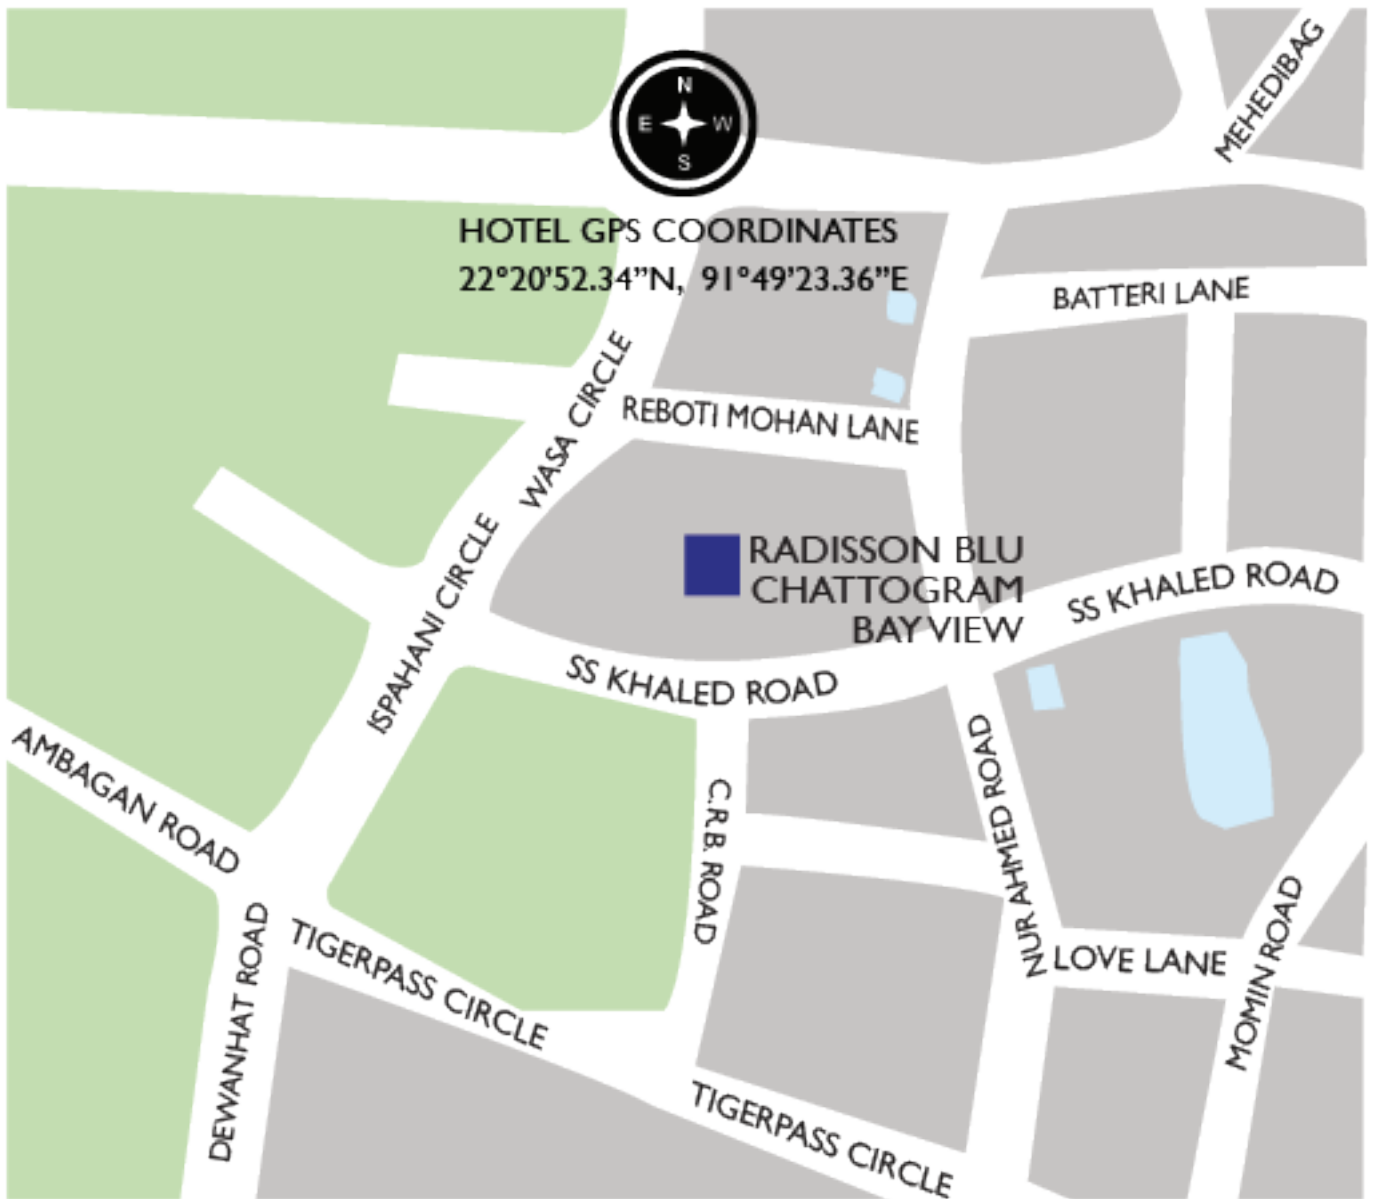

BRAIN FOOD
FOR MEETINGS

BRAIN BOX
BREAK-OUT ROOM

FREE
INTERNET

100% SATISFACTION
GUARANTEE

RADISSON
REWARDS

RESPONSIBLE
BUSINESS

ARRIVAL

By plane: 17.7 kilometers away from the hotel, it can easily be accessed by taxi.
40 minutes drive by car to reach Radisson Blu Chattogram Bay View.

By train: Inter-city trains stop at Chattogram Railway Station.
The railway station is 10 minutes away from the hotel and can be easily reached by taxi.

RADISSON BLU CHATTOGRAM BAY VIEW

SS Khaled Road Lalkhan Bazar, Chattogram, Bangladesh

T: +88 031 619800, F: +880 31 639966

reservation.ctg@radisson.com

radissonblu.com/hotel-chattogram