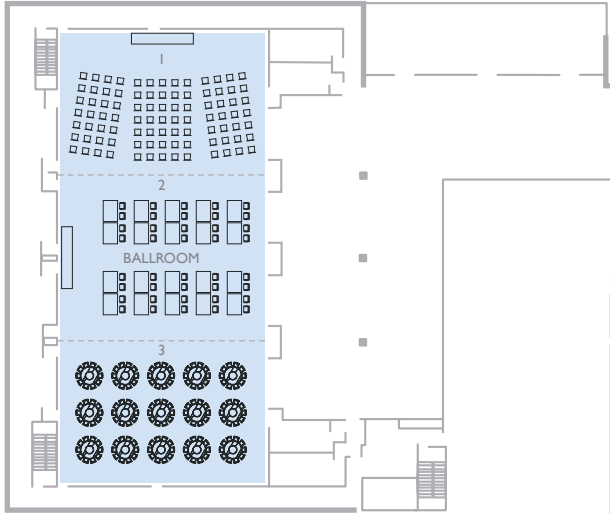

Room size starts from 36 m<sup>2</sup> to luxurious Presidential Suite 304 m<sup>2</sup>.

All the rooms are designed with panoramic view of the bay and city.

This works amenities will guarantee a stress-free and relaxing stay.

In addition, Business Class guests get access to the Business Class Lounge, free use of the fitness club, and sauna facilities.

LEVEL 1 & 4

LEVEL 4

LEVEL 3

POTENGA