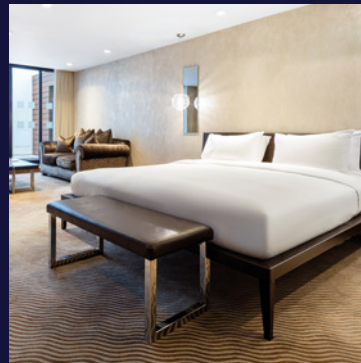

Radisson BLU

EDWARDIAN, MANCHESTER

RADISSON BLU EDWARDIAN
MANCHESTER