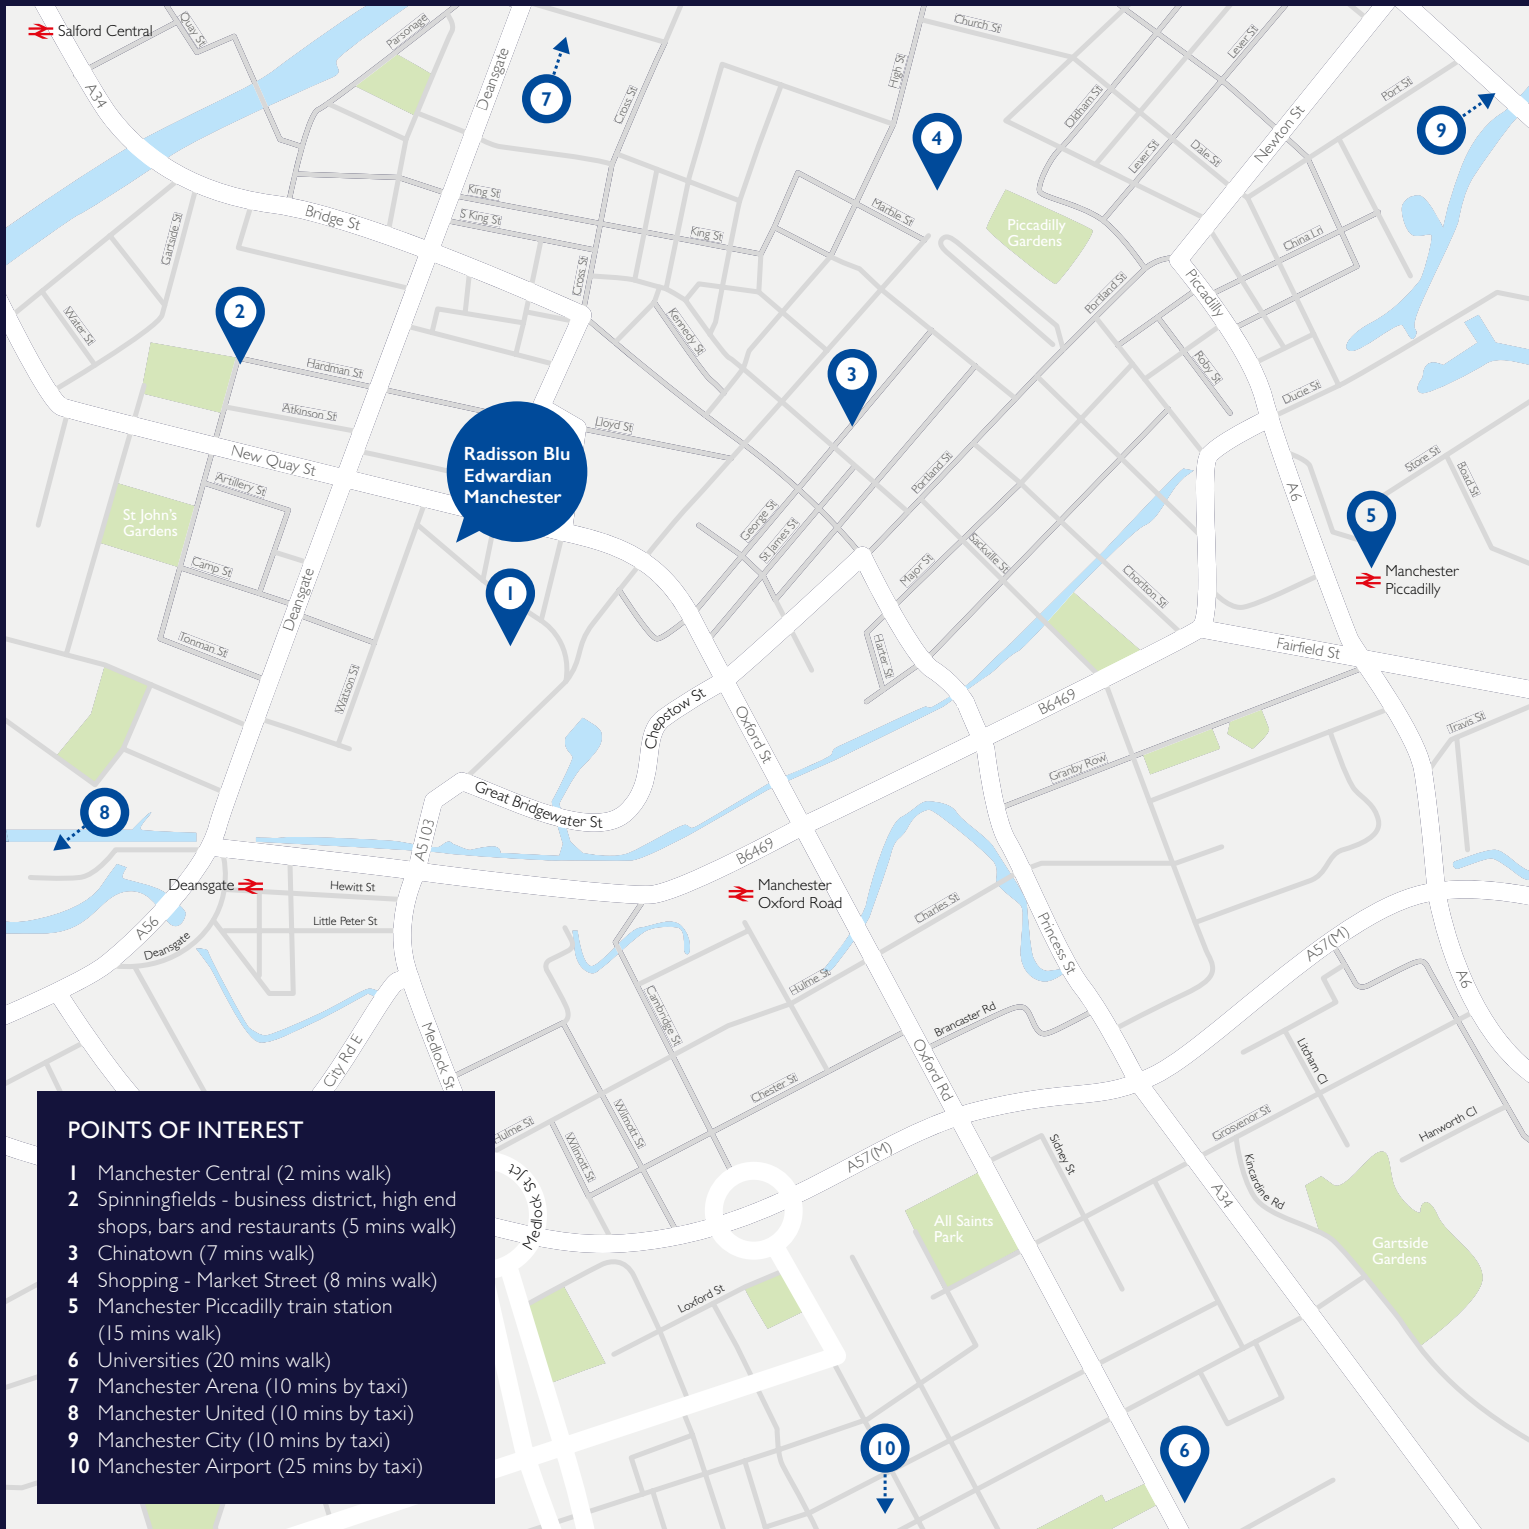

Radisson BLU

EDWARDIAN, MANCHESTER

RADISSON BLU EDWARDIAN
MANCHESTER

Salford Central

Radisson Blu
Edwardian
Manchester

POINTS OF INTEREST

- 1 Manchester Central (2 mins walk)
- 2 Spinningfields - business district, high end shops, bars and restaurants (5 mins walk)
- 3 Chinatown (7 mins walk)
- 4 Shopping - Market Street (8 mins walk)
- 5 Manchester Piccadilly train station (15 mins walk)
- 6 Universities (20 mins walk)
- 7 Manchester Arena (10 mins by taxi)
- 8 Manchester United (10 mins by taxi)
- 9 Manchester City (10 mins by taxi)
- 10 Manchester Airport (25 mins by taxi)

DISCOVER A 5-STAR STAY IN MANCHESTER'S HISTORIC FREE TRADE HALL

A 5-star hotel in one of Manchester's most beautiful buildings, the Radisson Blu Edwardian, Manchester has brought a new generation of award-winning luxury to the city's iconic Free Trade Hall. With an extensive ground floor renovation, showcasing relaxed, open social spaces; a vibrant new restaurant, Peter Street Kitchen and stylish bedrooms.

MEETINGS & EVENTS

22 conference and meeting rooms. Capacity of up to 500.

TRAVEL

Car Park

Great Northern Manchester
Central NCP M3 4EE

Metrolink

St Peter's Square

Trains

Manchester Piccadilly (1 mile)

Manchester Victoria (1 mile)

Airport

Manchester (10 miles)

RADISSON BLU EDWARDIAN
MANCHESTER ★★★★★

Free Trade Hall
Peter Street
Manchester
M2 5GP

T +44 (0)161 835 9929

F +44 (0)161 835 9979