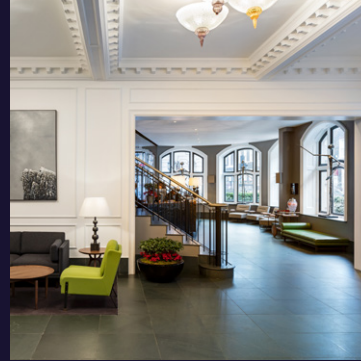

Radisson BLU

EDWARDIAN, BLOOMSBURY ST

RADISSON BLU EDWARDIAN
BLOOMSBURY ST

POINTS OF INTEREST

- 1 The Cartoon Museum (1 min walk)
- 2 British Museum (1 min walk)
- 3 The Shaftesbury Theatre (1 min walk)
- 4 Dominion Theatre (4 mins walk)
- 5 Literary Tour of Bloomsbury (8 mins walk)
- 6 London Transport Museum (10 mins walk)
- 7 Covent Garden (12 mins walk)
- 8 Somerset House (15 mins walk)
- 9 Oxford Street (17 mins walk)
- 10 Bond Street (20 mins walk)

DISCOVER BLOOMSBURY'S LITERARY HERITAGE IN THE HEART OF LONDON'S WEST END

With a grand lobby and wrought-iron staircase, the Bloomsbury Street hotel offers stylish luxury bedrooms and a buzzing restaurant, moments from the British Museum and Tottenham Court Road tube station.