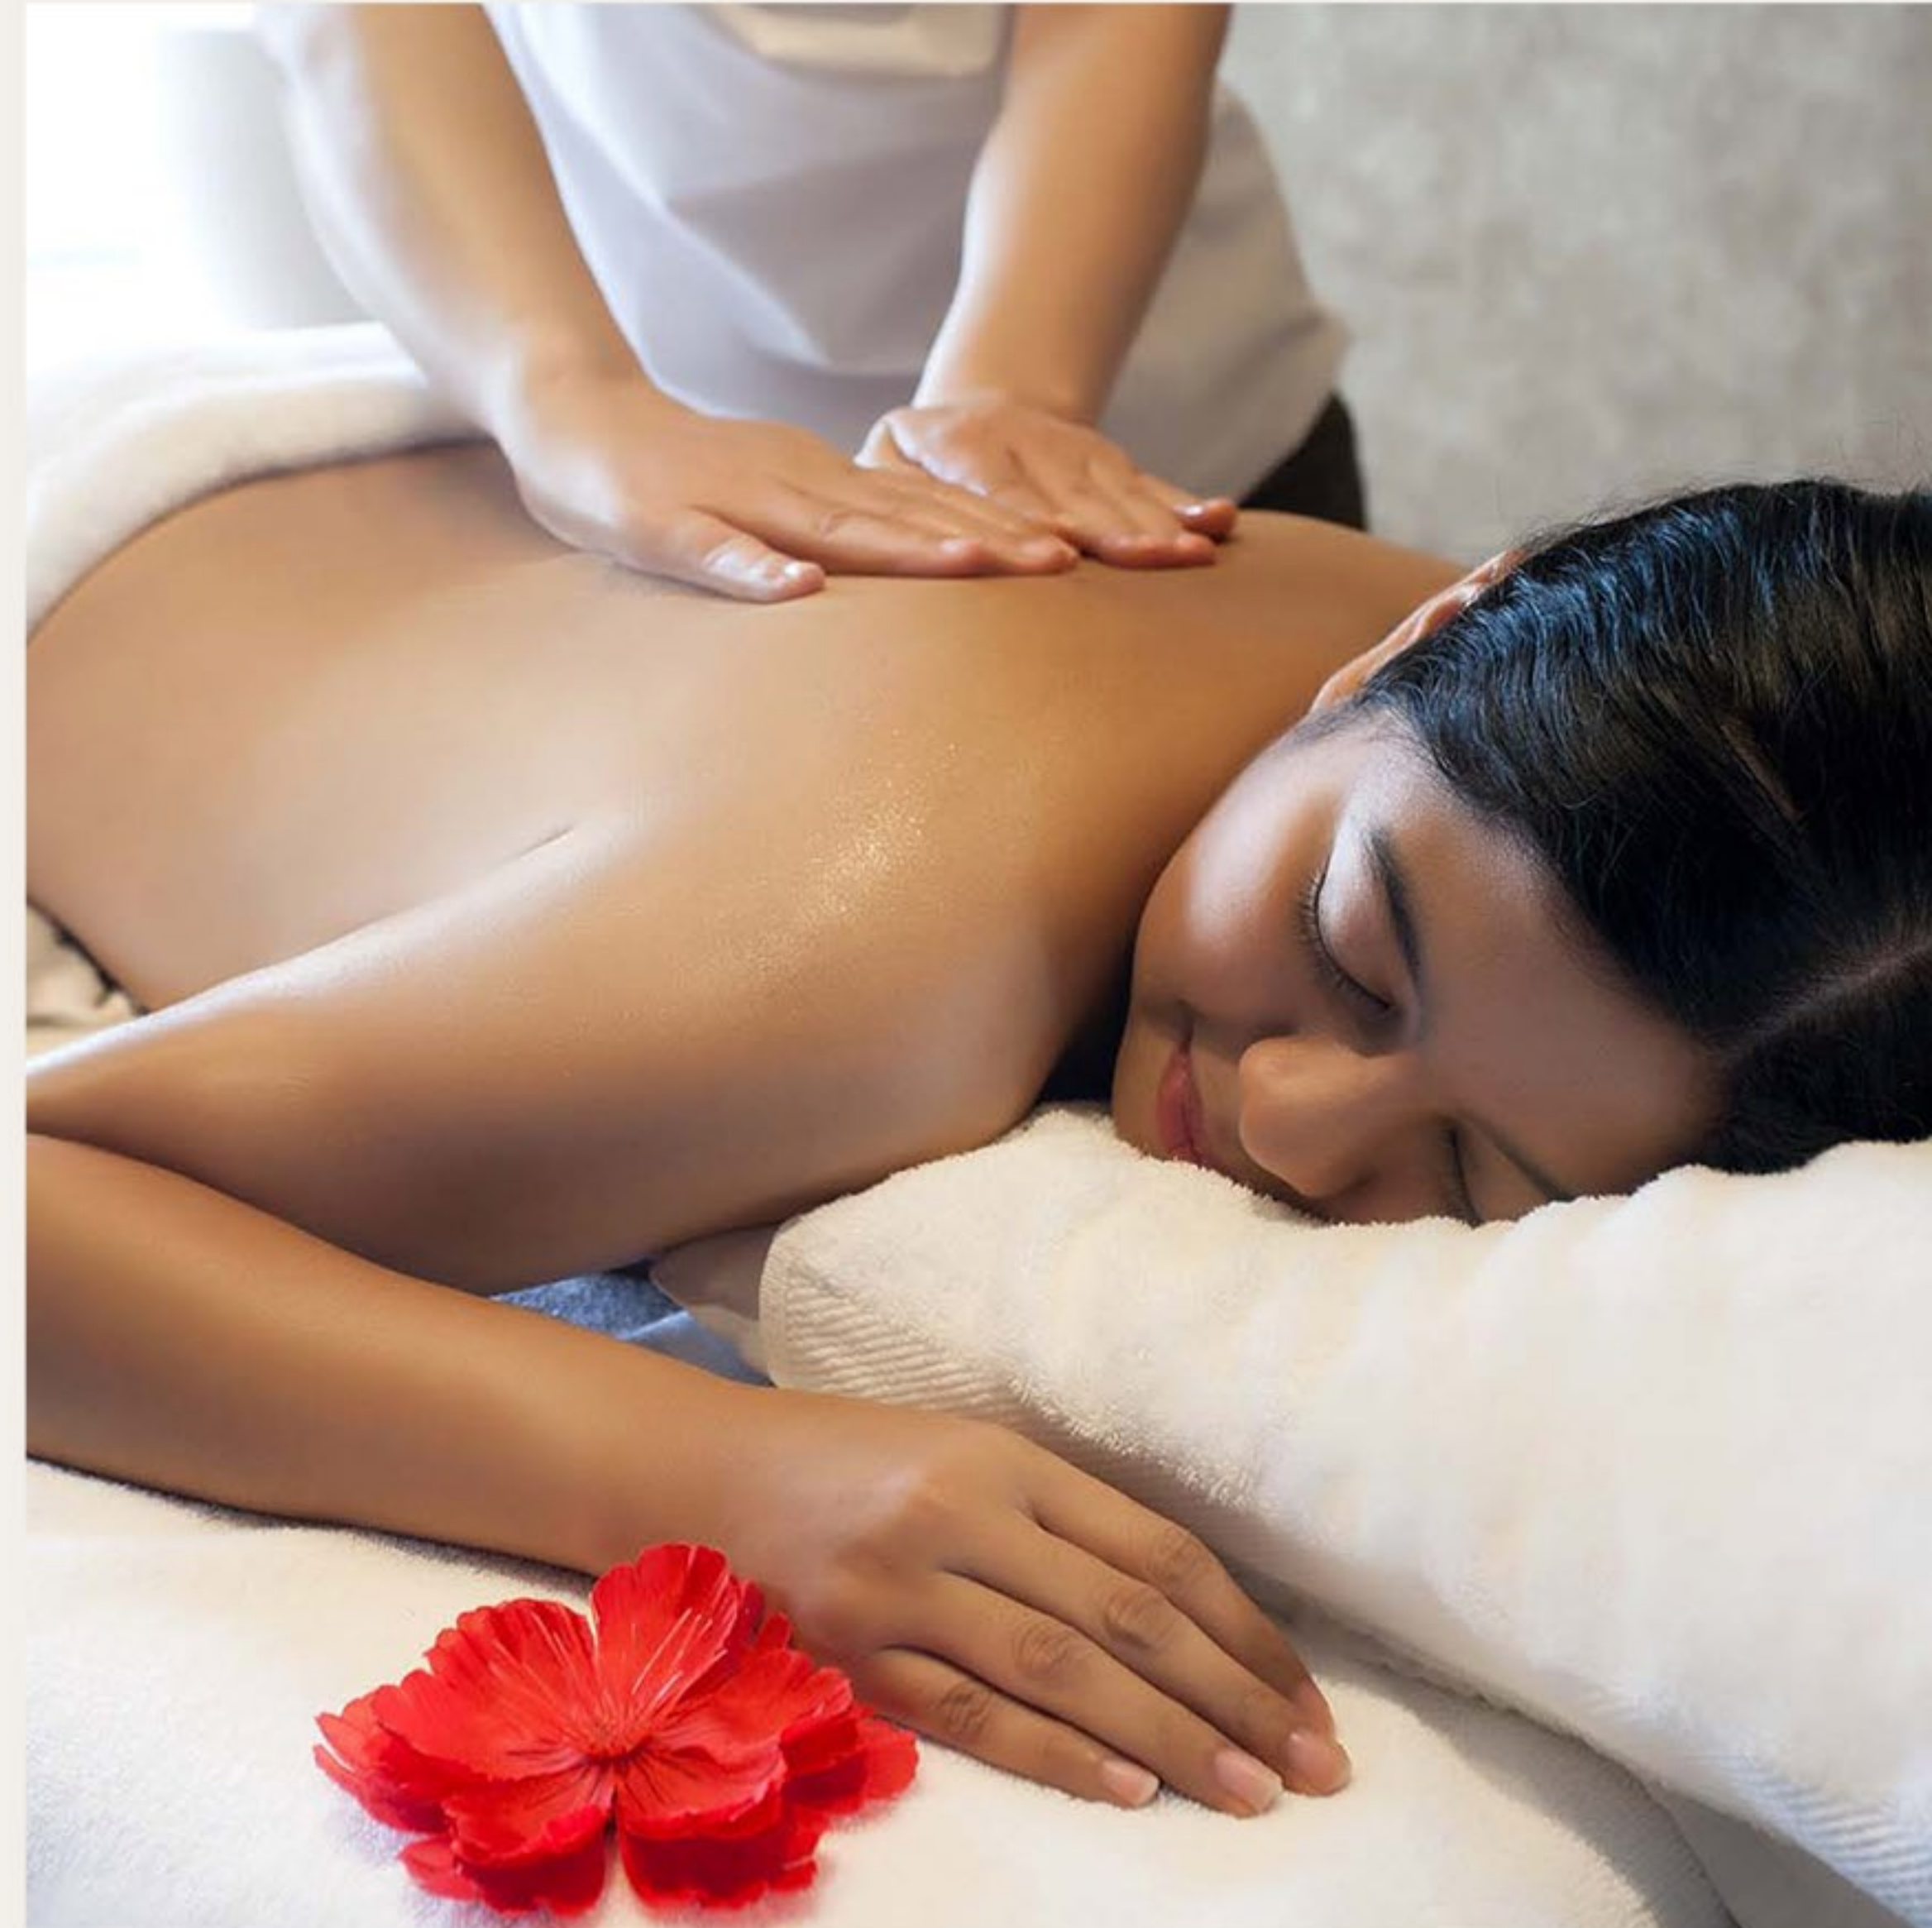

BODY MASSAGE JOURNEYS

Sacred Bali Prana

60 Minutes
90 Minutes

IDR 480,000++
IDR 600,000++

A ritual using natural elixir oils and Balinese spiritual traditions to revitalize your inner prana (energy).

Essence of Tranquility

60 Minutes
90 Minutes

IDR 480,000++
IDR 600,000++

An aromatherapy massage using premium lavender and ylang-ylang to restore emotional and mental balance.

Ushnashila Stone Volcanic

90 Minutes

IDR 750,000++

Heated volcanic stones melt away deep-seated tension and promote profound relaxation.

Pregnancy Massage:

60 Minutes

IDR 550,000++

A Gentle Embrace

A tender treatment using pure olive oil to honor and soothe the journey of motherhood.

Reservation 1 (one) day before treatment

All prices are subject to 11% government tax and 10% service charge