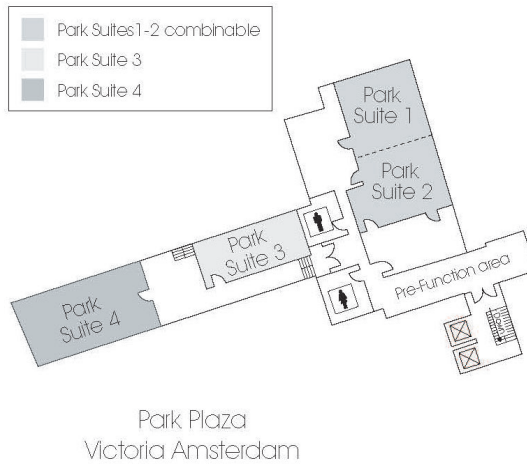

GUEST
CAPACITY

PRIVATE
GROUP
CHECK-IN

HYBRID
MEETINGS

FULL AV
CAPABILITIES

298

GUEST
ROOMS

2

RESTAURANTS
& BARS

1

GALLERY

RADISSON
REWARDS
FOR BUSINESS

Floor Plans

Mezzanine

Capacities

ROOM NAME	DIMENSION W X L X H	SIZE (M ²)	THEATRE	BOARD ROOM	U- SHAPE	CLASS ROOM	CABARET	DINNER	DINNER DANCE	RECEP- TION
LOWER GROUND FLOOR										
Park Suite 1	7.5 x 9 x 2.75	68	50	14	20	24	24	40		
Park Suite 1+2	15 x 9 x 2.75	135	100	30	36	52	60	80		
Park Suite 2	7.5 x 9 x 2.75	68	50	14	20	24	24	40		
Park Suite 3	6.5 x 4 x 2.15	26		12						
Park Suite 4	13.5 x 6 x 2.75	81	50	20	22	24	24	40		
Pre-function area 1										20
Pre-function area 2										40
MEZZANINE FLOOR										
Park Suite 1	5.5 x 6.5 x 2.6	36	30	14	16	18	20	20		
Park Suite 2	7.0 x 6.5 x 2.6	46	45	16	20	24	26	30		
Park Suite 3	4.5 x 6.5 x 2.6	29	30	12	12	12	12	12		
Park Suite 4	10.5 x 6.2 x 2.52	65	65	28	28	32	32	50		
Park Suite 5	6.8 x 6.2 x 2.52	42	40	12	14	18	20	20		
Park Suite 1+2	12.5 x 6.5 x 2.6	81	80	32	32	42	48	50		
Park Suite 2+3	11.5 x 6.5 x 2.6	75	60	32	28	36	30	50		
Park Suite 1+2+3	17.5 x 6.5 x 2.6	114	110	40	36	60	70	100		
Park Suite 4+5	17.5 x 6.5 x 2.52	114	110	36	36	60	70	100		
Pre-function area										80
GALLERY AT ADJACENT ART'OTEL AMSTERDAM										
Gallery 1		61.6	60			30		70		
Gallery 2		59.4	60			30		40		
Gallery	22.5 x 12.5 x 2.5	300	120	44		60		110	200	200