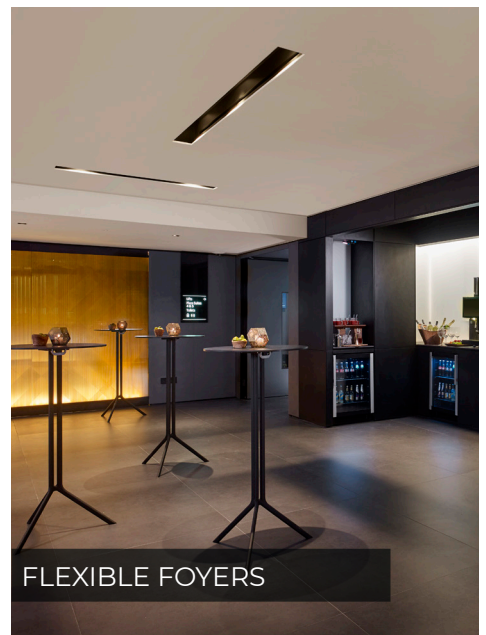

SPACIOUS MEETINGS

FLEXIBLE FOYERS

HEALTH & FITNESS FACILITIES

GALLERY SPACE

298 GUEST ROOMS

AWARD WINNING DINING

NEED A QUOTE?

Our experienced sales team would be delighted to send you a customised proposal. Please contact us on: groupamsterdam@pphe.com or +31 20 717 6887 parkplaza.com