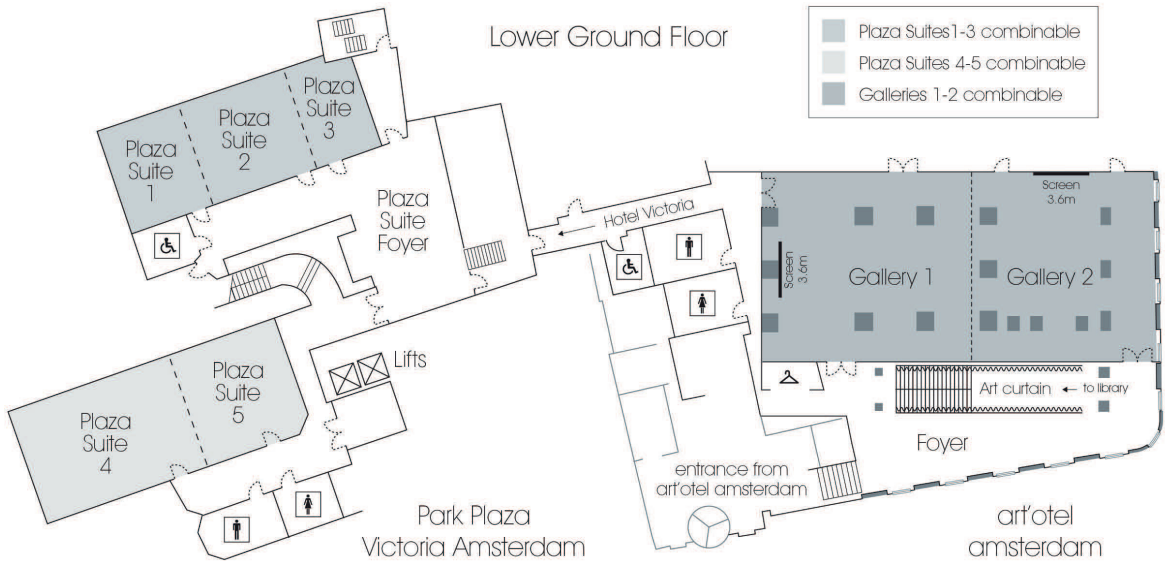

GUEST
CAPACITY

PRIVATE
GROUP
CHECK-IN

HYBRID
MEETINGS

FULL AV
CAPABILITIES

298

GUEST
ROOMS

2

RESTAURANTS
& BARS

1

GALLERY

RADISSON
REWARDS
FOR BUSINESS

Floor Plans

Mezzanine

Capacities

ROOM NAME	DIMENSION W X L X H	SIZE (M ²)	THEATRE	BOARD ROOM	U- SHAPE	CLASS ROOM	CABARET	DINNER	DINNER DANCE	RECEP- TION
LOWER GROUND FLOOR										
Park Suite 1	7.5 x 9 x 2.75	68	50	14	20	24	24	40		
Park Suite 1+2	15 x 9 x 2.75	135	100	30	36	52	60	80		
Park Suite 2	7.5 x 9 x 2.75	68	50	14	20	24	24	40		
Park Suite 3	6.5 x 4 x 2.15	26		12						
Park Suite 4	13.5 x 6 x 2.75	81	50	20	22	24	24	40		
Pre-function area 1										20
Pre-function area 2										40
MEZZANINE FLOOR										
Park Suite 1	5.5 x 6.5 x 2.6	36	30	14	16	18	20	20		
Park Suite 2	7.0 x 6.5 x 2.6	46	45	16	20	24	26	30		
Park Suite 3	4.5 x 6.5 x 2.6	29	30	12	12	12	12	12		
Park Suite 4	10.5 x 6.2 x 2.52	65	65	28	28	32	32	50		
Park Suite 5	6.8 x 6.2 x 2.52	42	40	12	14	18	20	20		
Park Suite 1+2	12.5 x 6.5 x 2.6	81	80	32	32	42	48	50		
Park Suite 2+3	11.5 x 6.5 x 2.6	75	60	32	28	36	30	50		
Park Suite 1+2+3	17.5 x 6.5 x 2.6	114	110	40	36	60	70	100		
Park Suite 4+5	17.5 x 6.5 x 2.52	114	110	36	36	60	70	100		
Pre-function area										80
GALLERY AT ADJACENT ART'OTEL AMSTERDAM										
Gallery 1		61.6	60			30		70		
Gallery 2		59.4	60			30		40		
Gallery	22.5 x 12.5 x 2.5	300	120	44		60		110	200	200