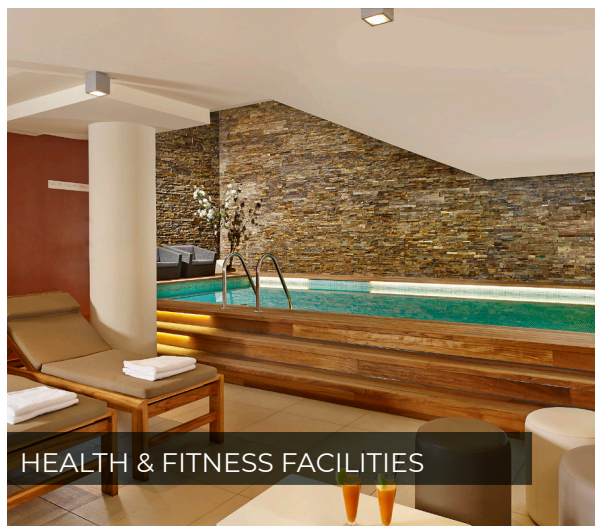

SPACIOUS MEETINGS

FLEXIBLE FOYERS

HEALTH & FITNESS FACILITIES

GALLERY SPACE

298 GUEST ROOMS

AWARD WINNING DINING

NEED A QUOTE?

Our experienced sales team would be delighted to send you a customised proposal. Please contact us on: groupamsterdam@pphe.com or +31 20 717 6887 parkplaza.com