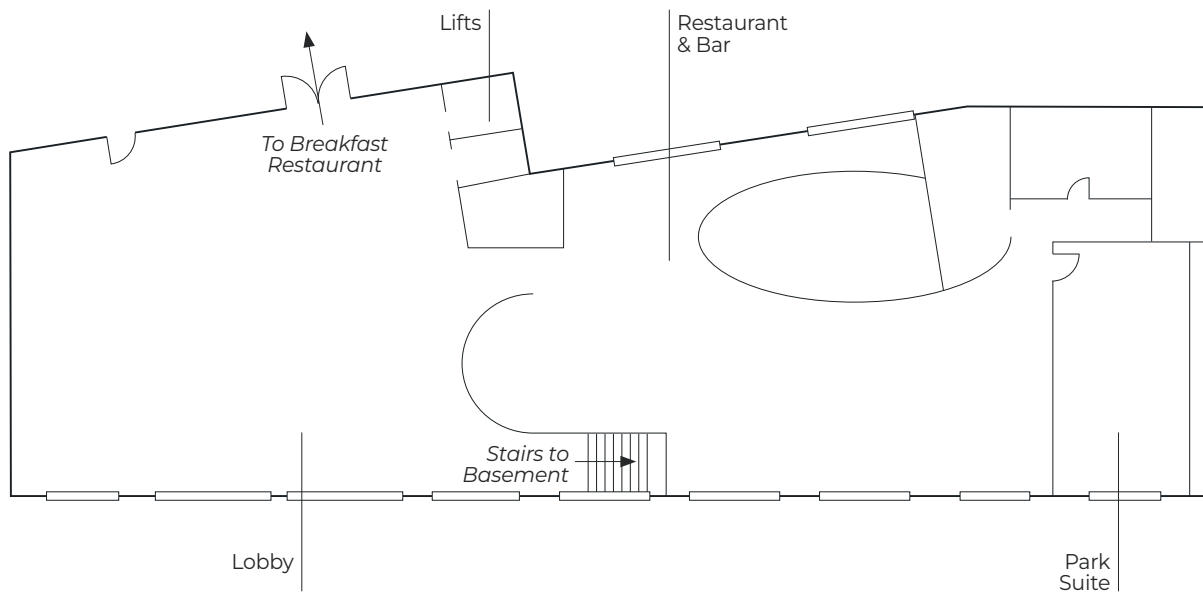

165

GUEST ROOMS

2

RESTAURANT & BAR

1

OUTSIDE TERRACES

Floor Plans

Basement

Ground Floor

Capacities

| ROOM NAME | DIMENSION W X L X H (M) | SIZE M ² | THEATRE | BOARD ROOM | U SHAPE | CLASS ROOM | CABARET | BANQUET |
|---------------------|----------------------------|------------------------|---------|---------------|------------|---------------|---------|---------|
| BASEMENT | | | | | | | | |
| Plaza Suite 1 | 6.0 x 6.7 x 3.0 | 40 | 40 | 16 | 16 | 22 | 21 | 24 |
| Plaza Suite 2 | 6.4 x 6.7 x 3.0 | 43 | 40 | 16 | 17 | 27 | 21 | 24 |
| Plaza Suite 3 | 5.7 x 6.7 x 3.0 | 38 | 40 | 16 | 17 | 27 | 21 | 24 |
| Plaza Suites 1+2+3 | 18.5 x 6.7 x 3.0 | 124 | 133 | 40 | 40 | 90 | 70 | 88 |
| Plaza Suites 1+2 | 12.4 x 6.7 x 3.0 | 83 | 88 | 30 | 28 | 40 | 35 | 48 |
| GROUND FLOOR | | | | | | | | |
| Park Suite | 8.2 x 4.3 x 3.0 | 35 | | 17 | | | | |
| Park City 1 | 3.8 x 6.5 x 2.5 | 25 | 25 | 14 | 14 | 12 | 7 | 8 |
| Park City 2 | 5.4 x 4.8 x 2.5 | 25 | 16 | 12 | 15 | 10 | 7 | |
| Park City 3 | 7.0 x 5.1 x 3.0 | 36 | 25 | 14 | 14 | 15 | 7 | |