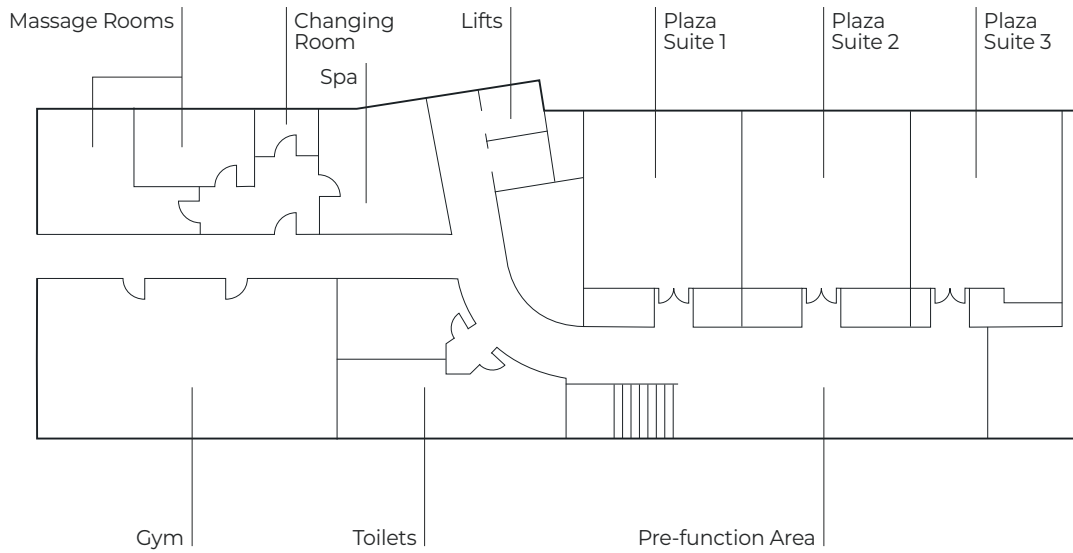

390 m²

MEETING SPACE

130

GUEST CAPACITY

GREEN KEY CERTIFIED MEETINGS

FULL AV CAPABILITIES

Smart Tech

IN EVERY MEETING ROOM

165

GUEST ROOMS

2

RESTAURANT & BAR

1

OUTSIDE TERRACES

Floor Plans

Basement

Ground Floor

Capacities

| ROOM NAME | DIMENSION W X L X H (M) | SIZE M ² | THEATRE | BOARD ROOM | U SHAPE | CLASS ROOM | CABARET | BANQUET |
|---------------------|----------------------------|------------------------|---------|---------------|------------|---------------|---------|---------|
| BASEMENT | | | | | | | | |
| Plaza Suite 1 | 6.0 x 6.7 x 3.0 | 40 | 40 | 16 | 16 | 22 | 21 | 24 |
| Plaza Suite 2 | 6.4 x 6.7 x 3.0 | 43 | 40 | 16 | 17 | 27 | 21 | 24 |
| Plaza Suite 3 | 5.7 x 6.7 x 3.0 | 38 | 40 | 16 | 17 | 27 | 21 | 24 |
| Plaza Suites 1+2+3 | 18.5 x 6.7 x 3.0 | 124 | 133 | 40 | 40 | 90 | 70 | 88 |
| Plaza Suites 1+2 | 12.4 x 6.7 x 3.0 | 83 | 88 | 30 | 28 | 40 | 35 | 48 |
| GROUND FLOOR | | | | | | | | |
| Park Suite | 8.2 x 4.3 x 3.0 | 35 | | 17 | | | | |
| Park City 1 | 3.8 x 6.5 x 2.5 | 25 | 25 | 14 | 14 | 12 | 7 | 8 |
| Park City 2 | 5.4 x 4.8 x 2.5 | 25 | 16 | 12 | 15 | 10 | 7 | |
| Park City 3 | 7.0 x 5.1 x 3.0 | 36 | 25 | 14 | 14 | 15 | 7 | |