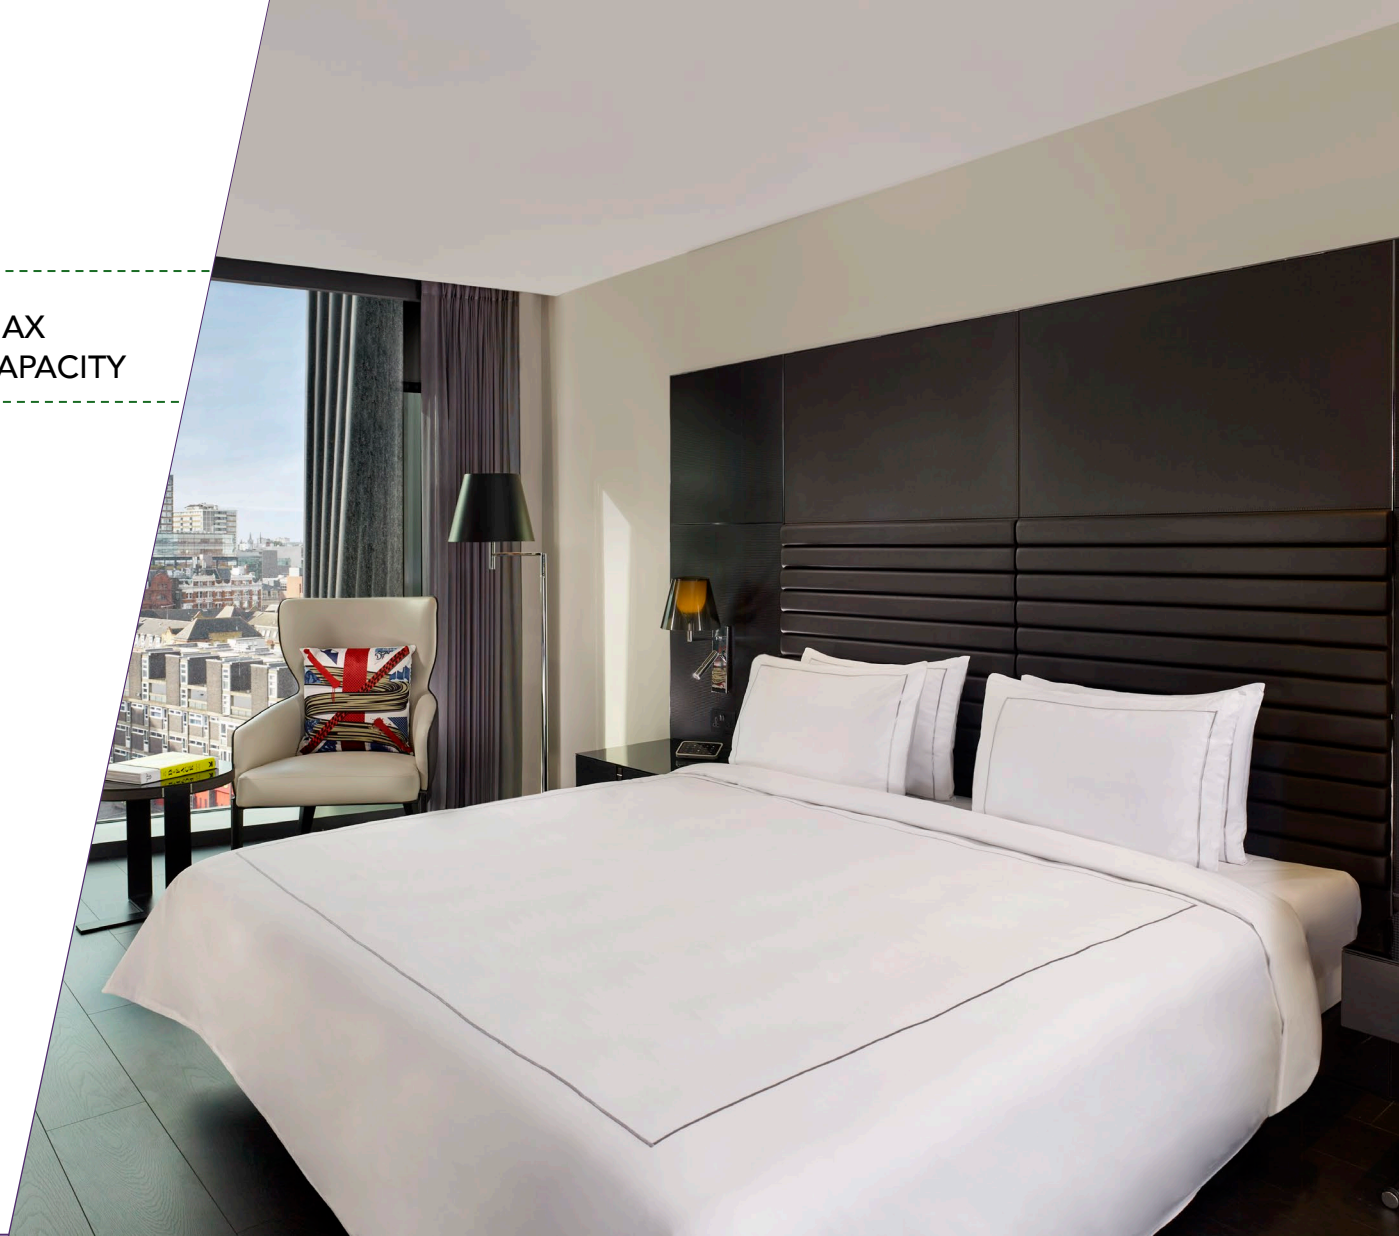

art'otel London Hoxton

357 GUEST ROOMS   **48** SUITES   **55** TWIN ROOMS   **10** MEETING ROOMS   **300** MAX CAPACITY

Hotel amenities:

- Gym with 360-degree views, sauna, steam room, 5 spa rooms
- Swimming pool
- Art Gallery with full AV capabilities
- Art Studio
- Restaurant & Bar: The Brush

Central London location:

Distance to airport   12km
Distance to train station   5km
Distance to motorway   19km