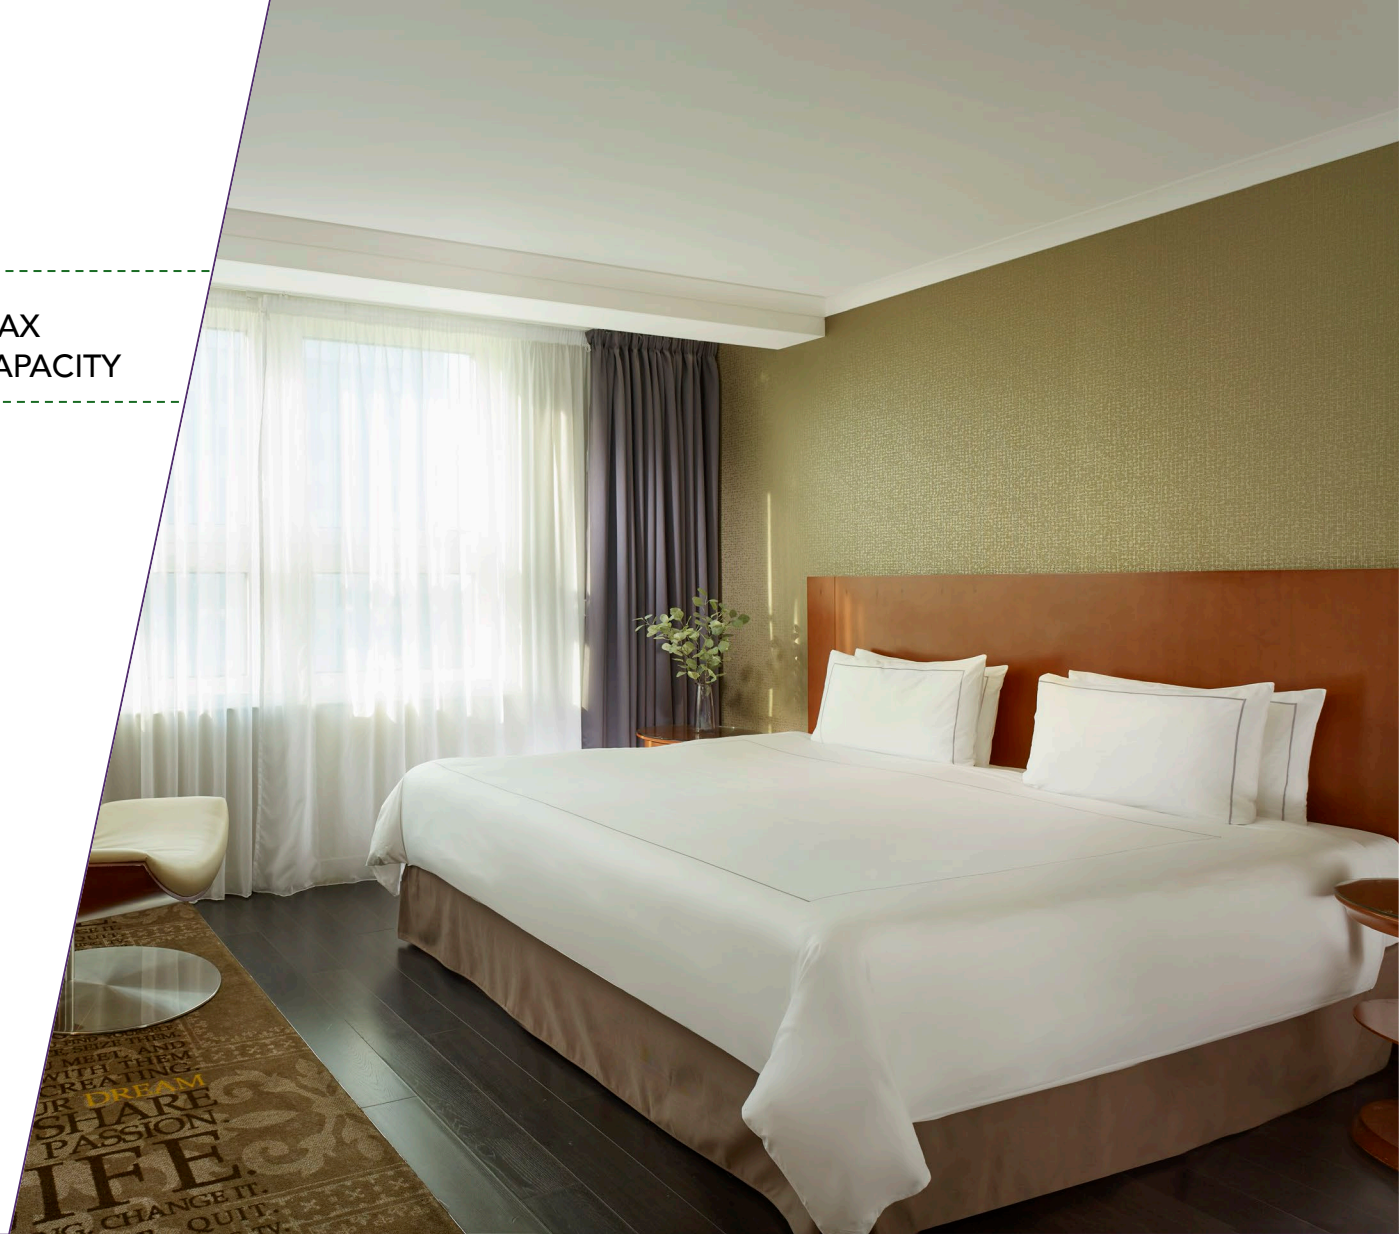

Park Plaza Nottingham

178 GUEST ROOMS   **6** SUITES   **46** TWIN ROOMS   **6** MEETING ROOMS   **200** MAX CAPACITY

Hotel amenities:

- Gym
- Restaurant & Bars: Chino Latino

Central London location:

Distance to airport   21km
Distance to train station   2km
Distance to motorway   11km