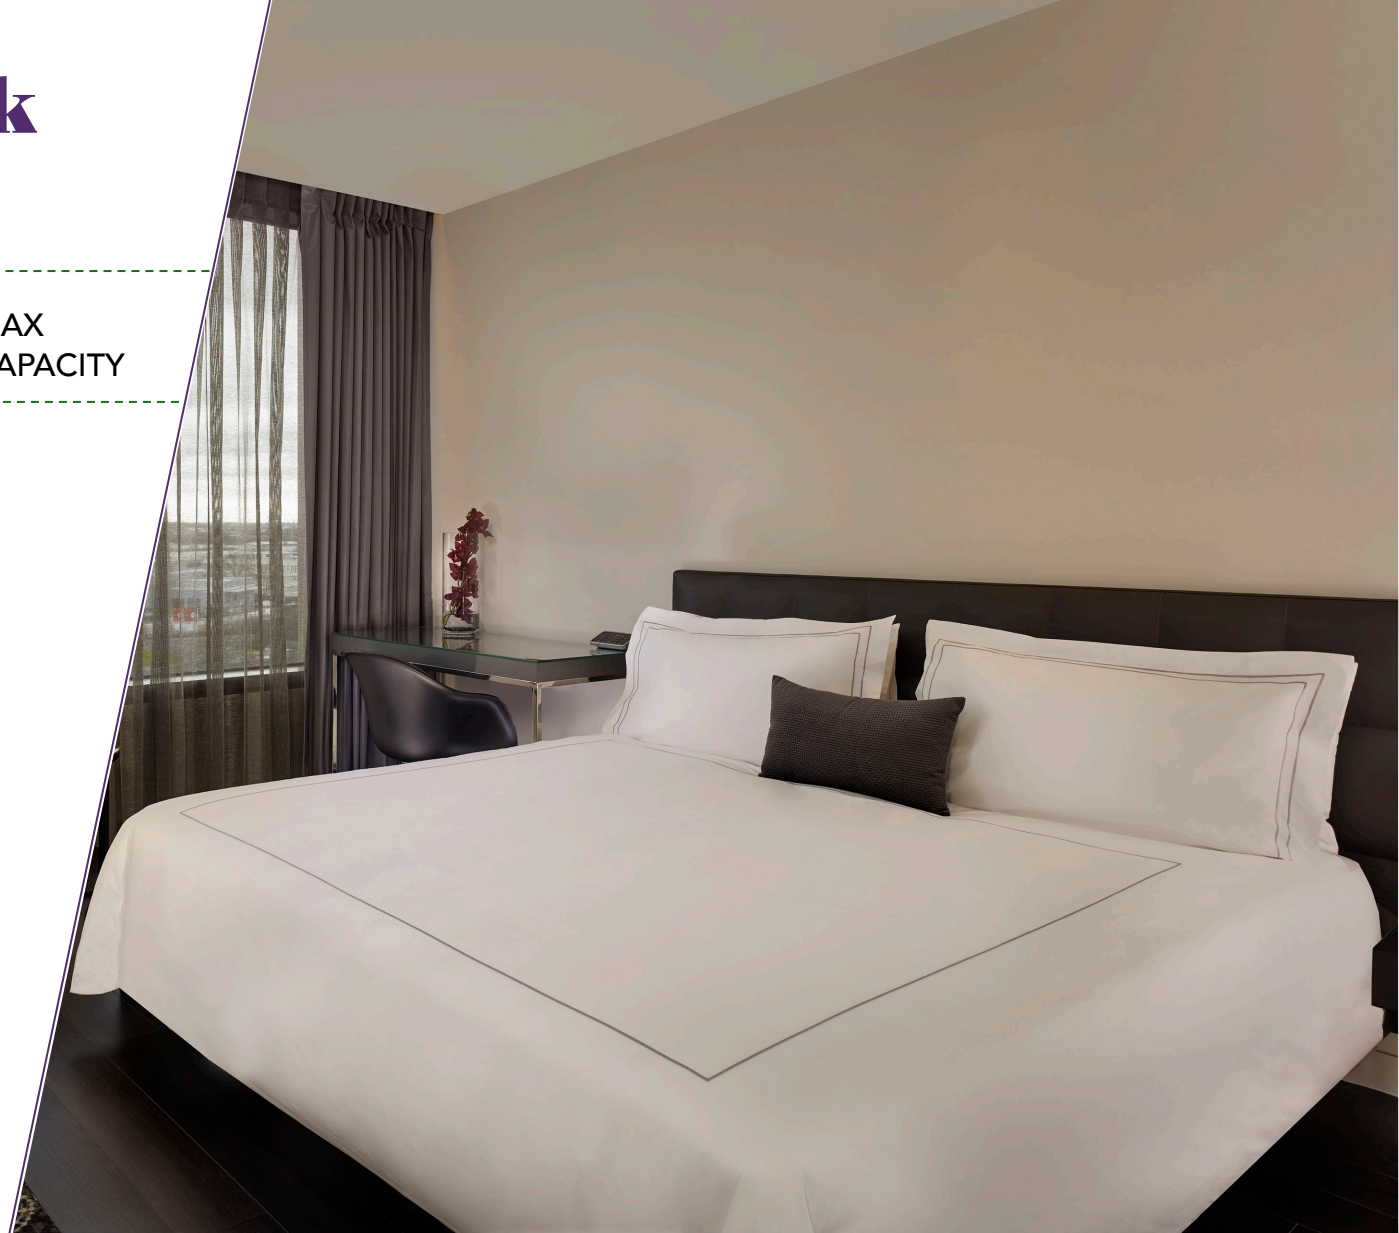

Park Plaza London Park Royal

212 GUEST ROOMS   **N/A** SUITES   **62** TWIN ROOMS   **4** MEETING ROOMS   **48** MAX CAPACITY

Hotel amenities:

- Gym
- Restaurant & Bars: Westway Bar & Kitchen

Central London location:

Distance to airport   17km
Distance to train station   1km
Distance to motorway   8km