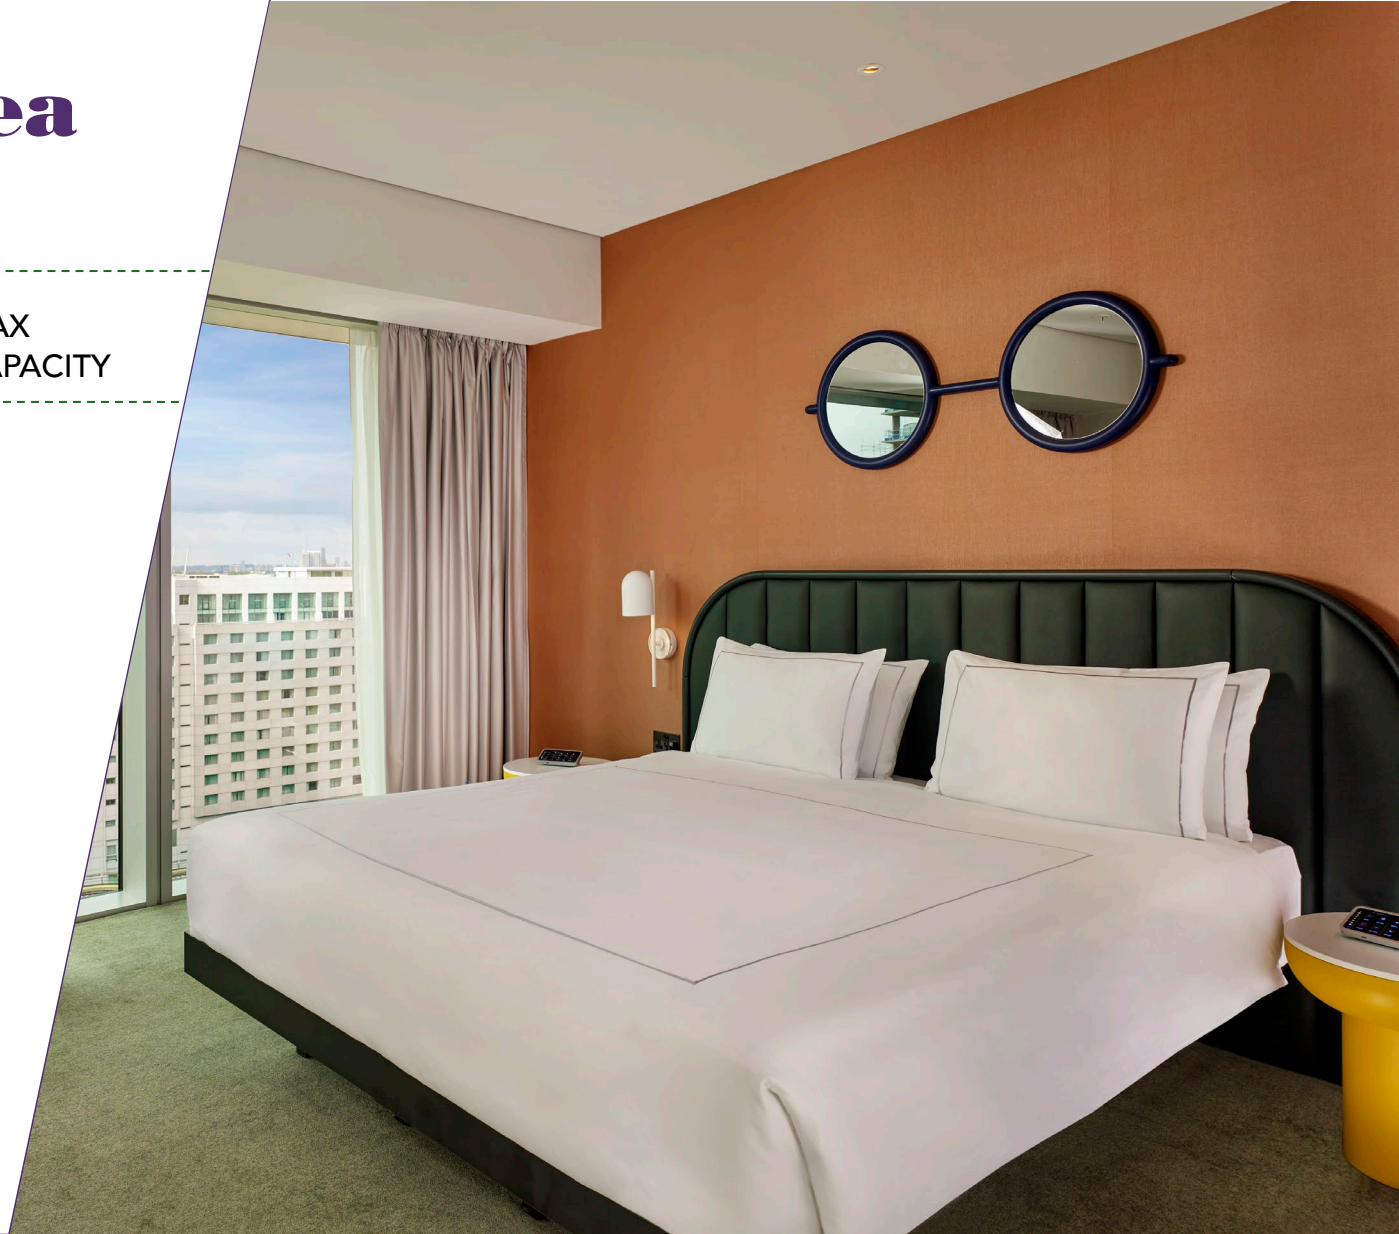

art'otel London Battersea Powerstation

164 GUEST ROOMS   **4** SUITES   **12** TWIN ROOMS   **6** MEETING ROOMS   **350** MAX CAPACITY

Hotel amenities:

- Gym, sauna, steam room, 4 spa rooms
- Rooftop swimming pool & jacuzzi
- Art Gallery
- Art Studio
- Restaurant & Bars: JOIA Battersea, JOIA Rooftop Bar, TOZI Grand Café, TOZI Counter

Central London location:

Distance to airport   26km
Distance to train station   2km
Distance to motorway   12km