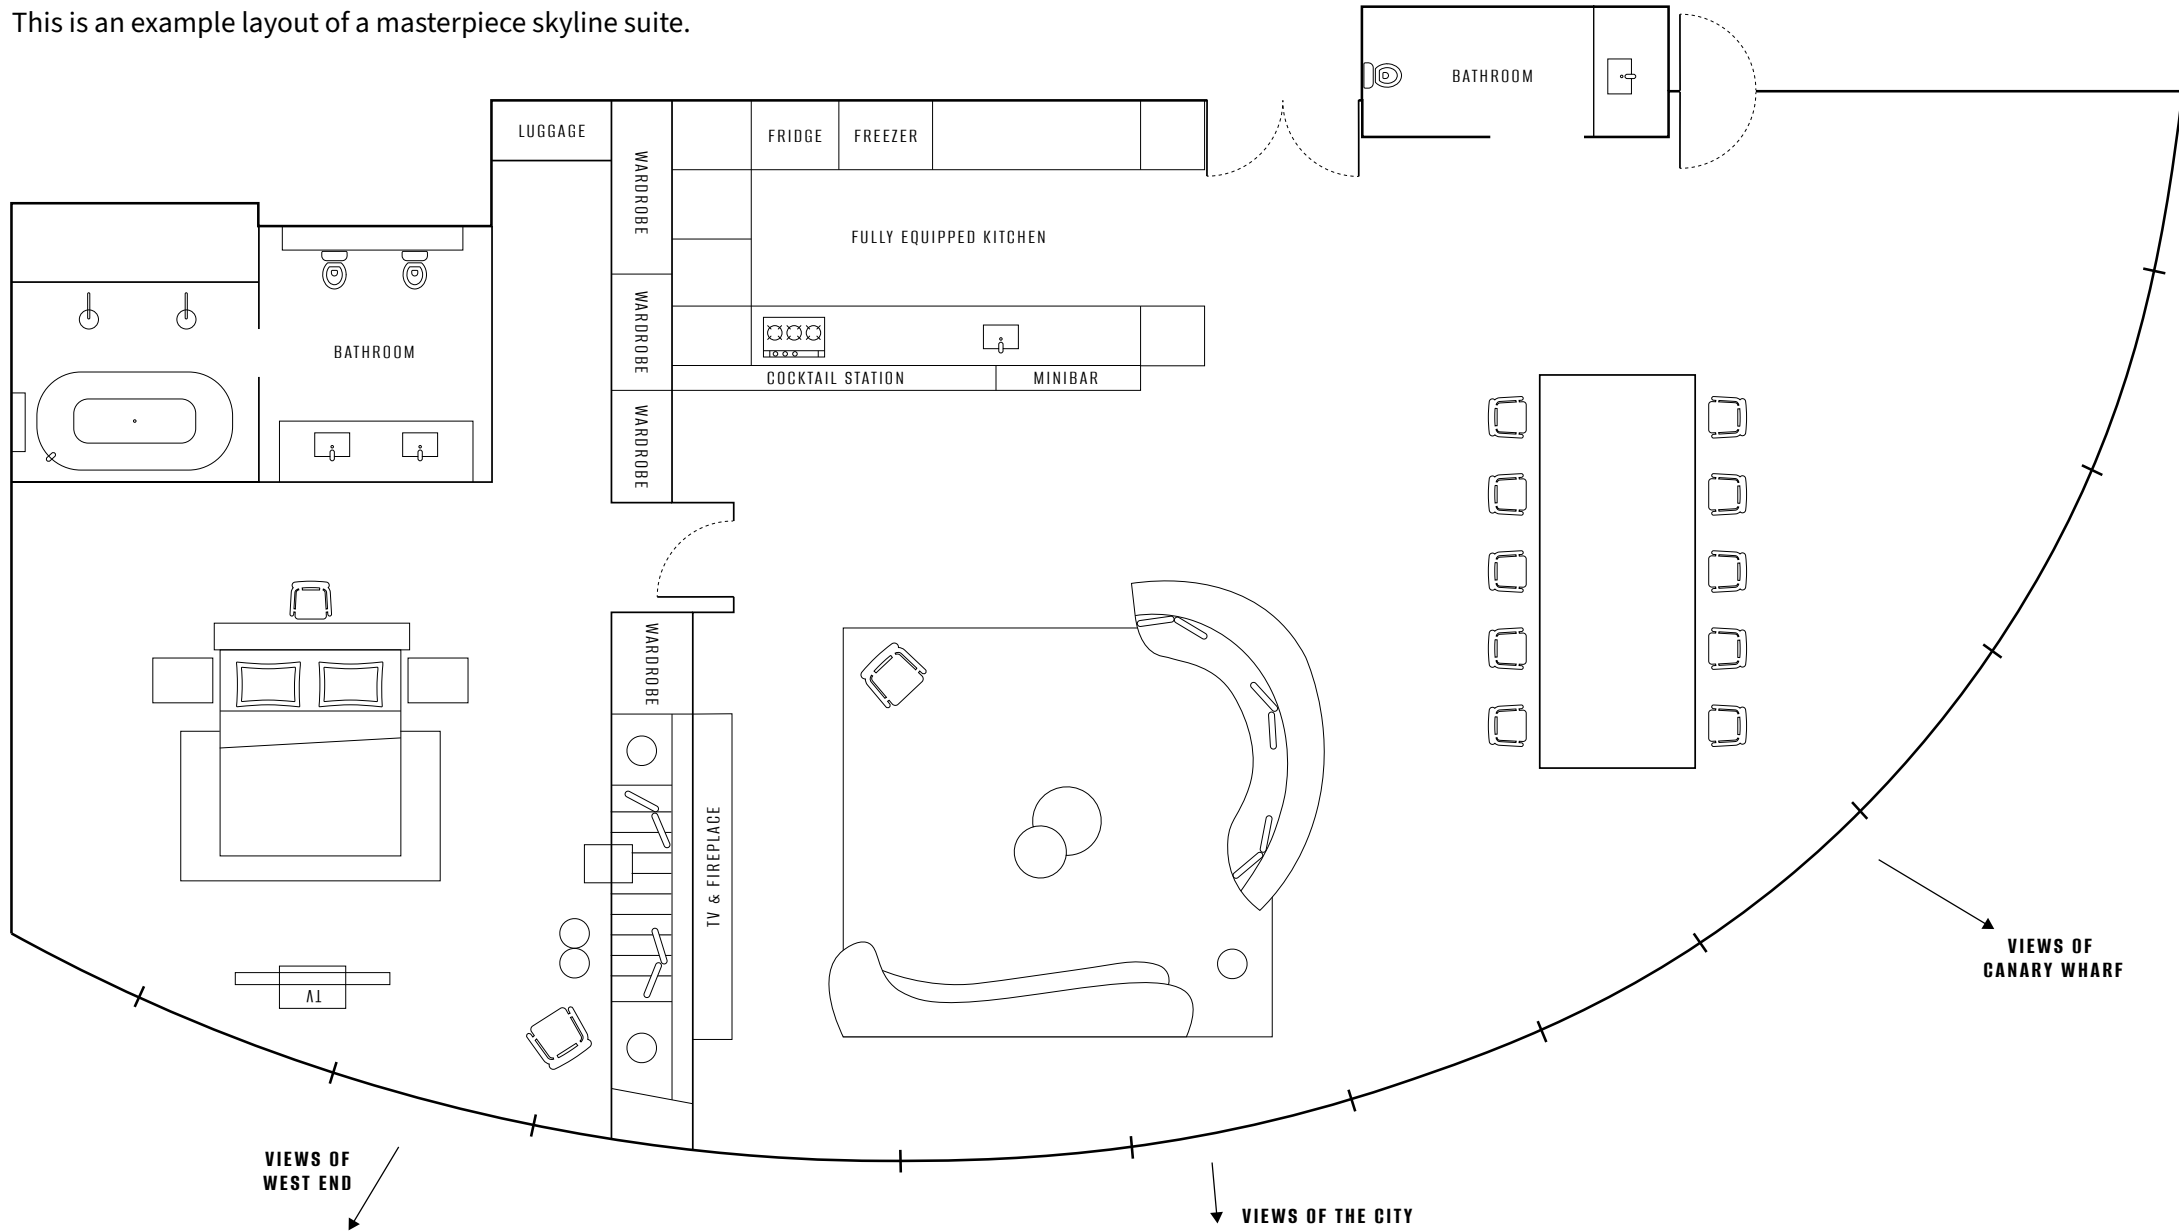

MASTERPIECE SUITE

This is an example layout of a masterpiece skyline suite.

JUNIOR MASTERPIECE SUITE

This is an example layout of a junior masterpiece skyline suite.

ONE BED SKYLINE SUITE

This is an example layout of a one bed skyline suite.

JUNIOR SKYLINE SUITE

This is an example layout of a junior skyline suite.