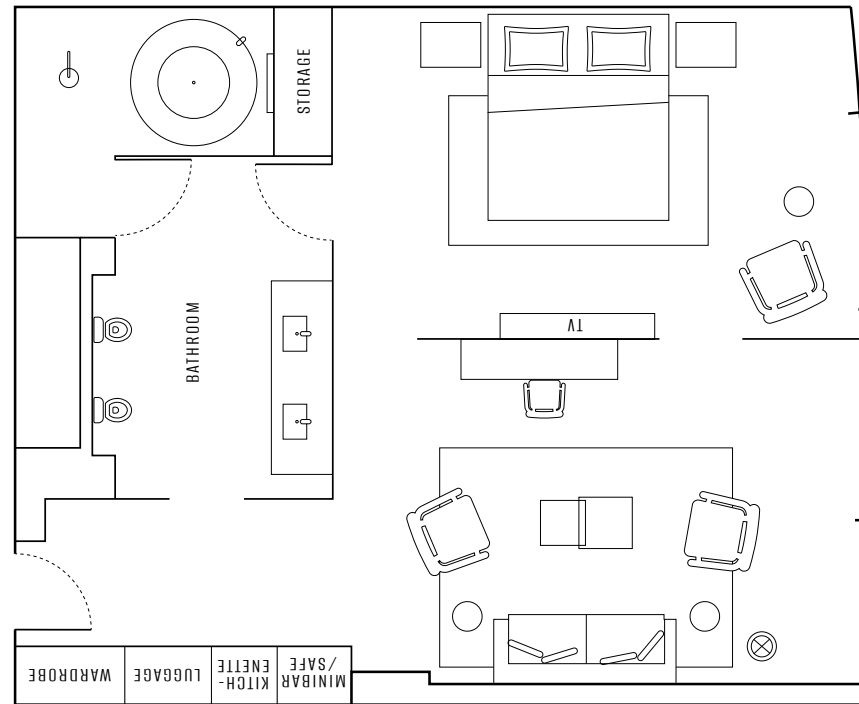

MASTERPIECE SUITE

This is an example layout of a masterpiece skyline suite.

JUNIOR MASTERPIECE SUITE

This is an example layout of a junior masterpiece skyline suite.

ONE BED SKYLINE SUITE

This is an example layout of a one bed skyline suite.

JUNIOR SKYLINE SUITE

This is an example layout of a junior skyline suite.