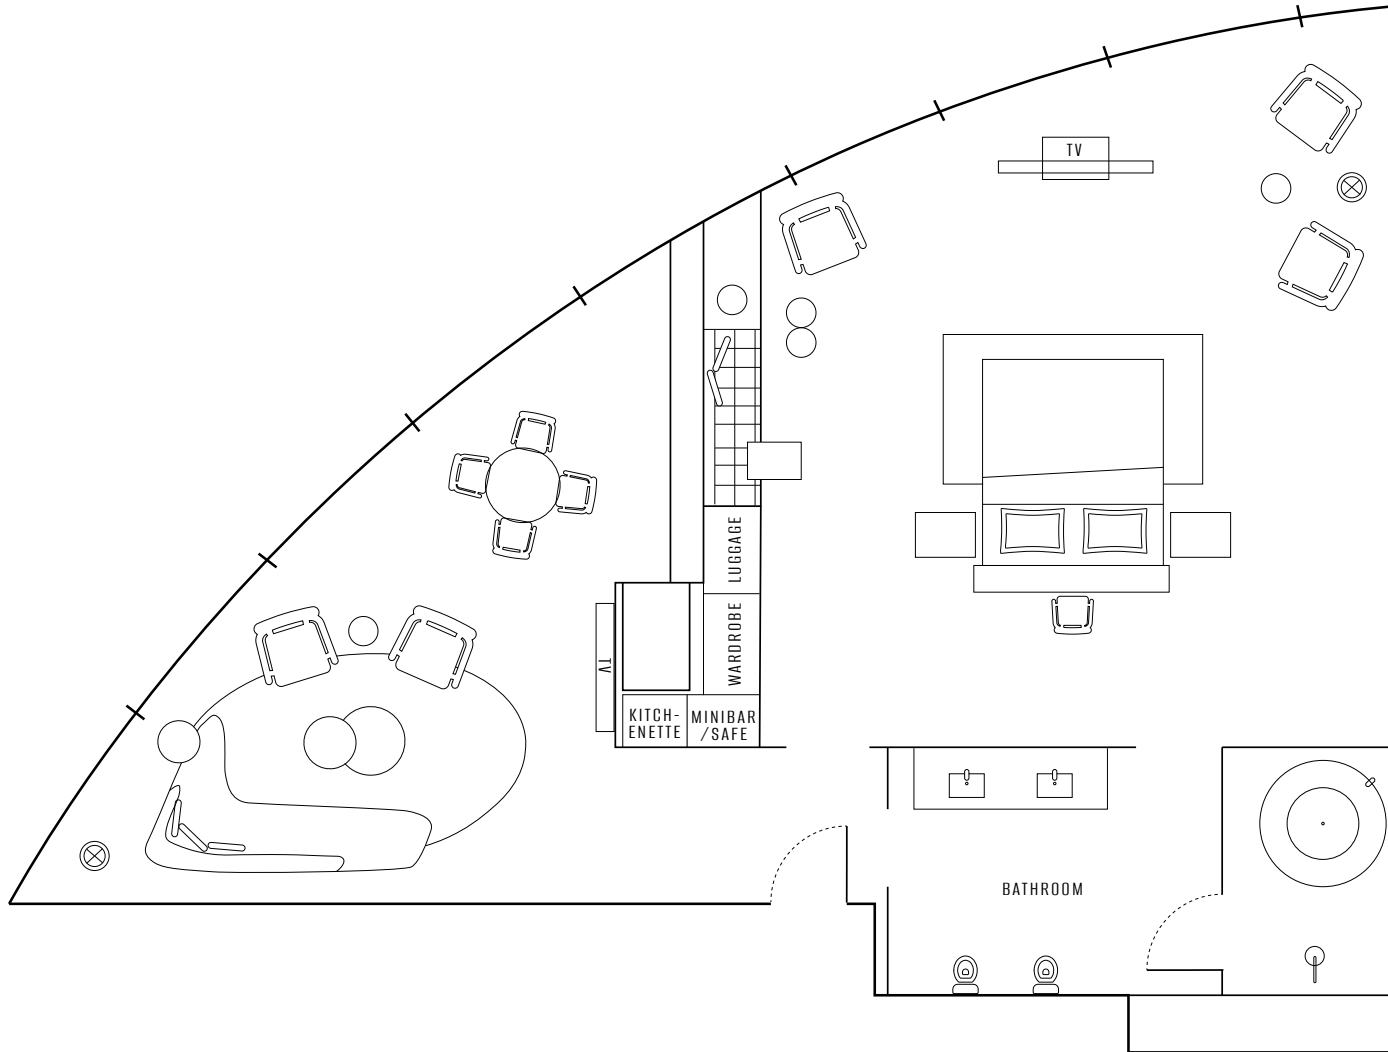

MASTERPIECE SUITE

This is an example layout of a masterpiece skyline suite.

JUNIOR MASTERPIECE SUITE

This is an example layout of a junior masterpiece skyline suite.

ONE BED SKYLINE SUITE

This is an example layout of a one bed skyline suite.

JUNIOR SKYLINE SUITE

This is an example layout of a junior skyline suite.